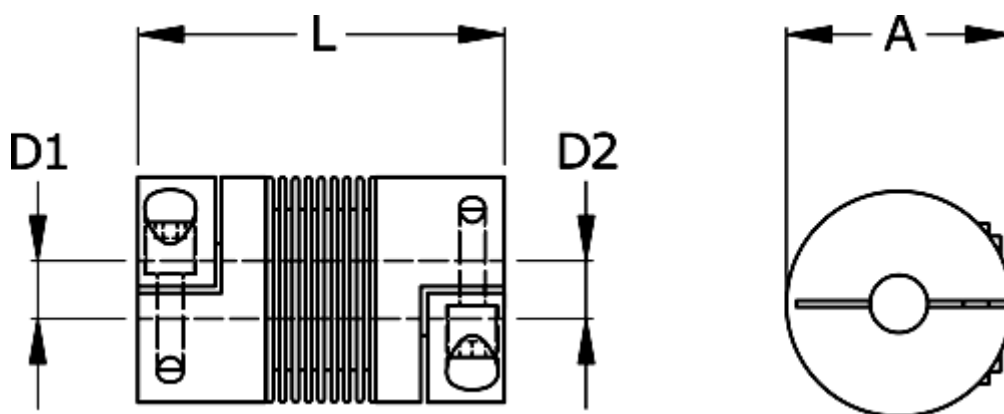

Data Sheet

Article number: 3330201000472525

Description: Bellow coupling type 2 size100
Length 47 mm, bore 25/25 mm

Measures

A	= 40.5
D1	= 25
D2	= 25
L	= 47
Nom. torque NM (Tkn)	= 10